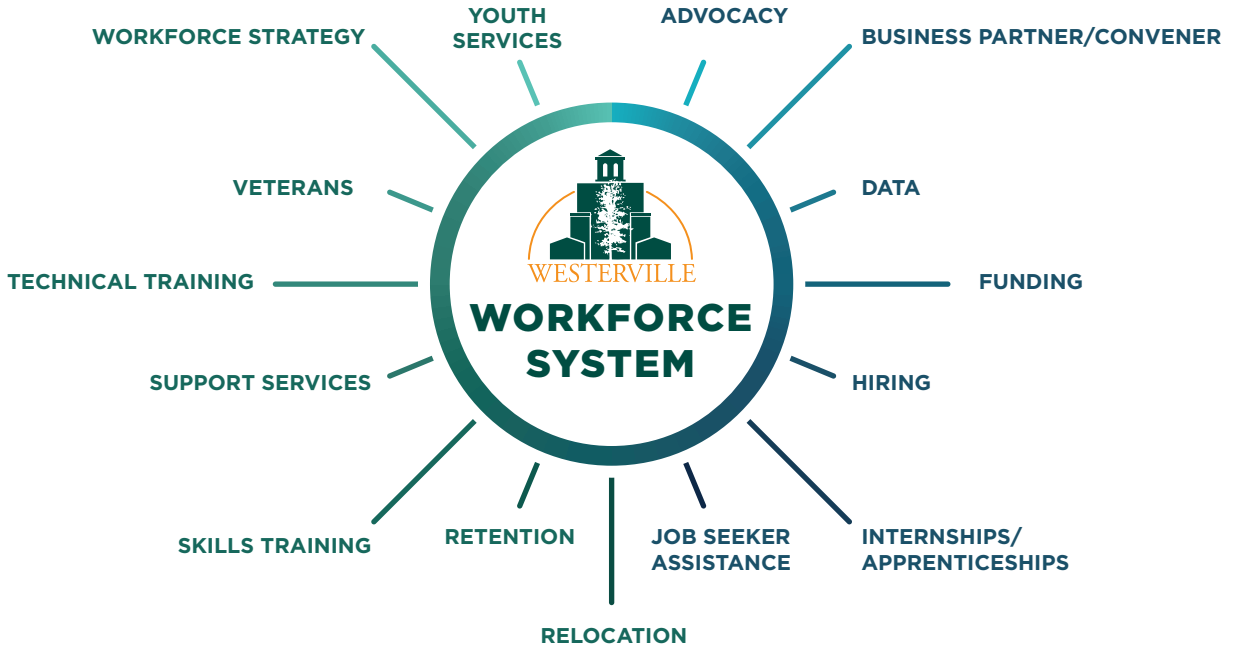

WORKWISE

WORKFORCE | INNOVATION | SKILLS | EDUCATION

WESTERVILLE WORKFORCE COLLECTIVE

WWW.WESTERVILLE.ORG/WORKWISE

WORKWISE

WESTERVILLE WORKFORCE COLLECTIVE

In 2019, the City of Westerville and the Westerville Area Chamber of Commerce partnered to form the Westerville WorkWISE Collective to study our community's workforce needs and strategies to address those needs. The WorkWISE Collective continues to convene on a bimonthly basis to make progress toward goals and enhance Westerville's talent ecosystem.

One of the outcomes from the Westerville WorkWISE Collective's efforts has been the collection of workforce resources in the region/state. The Collective met with many of these partners to understand the services they provide and the best way to access their services.